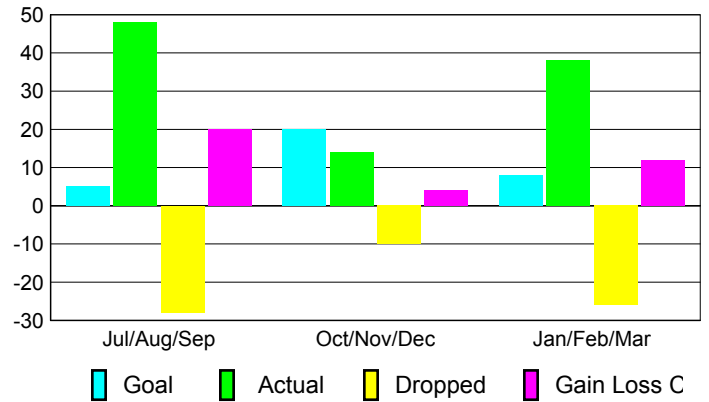

Membership Results 2008-2009

Goal, New, Dropped, Gain/Loss