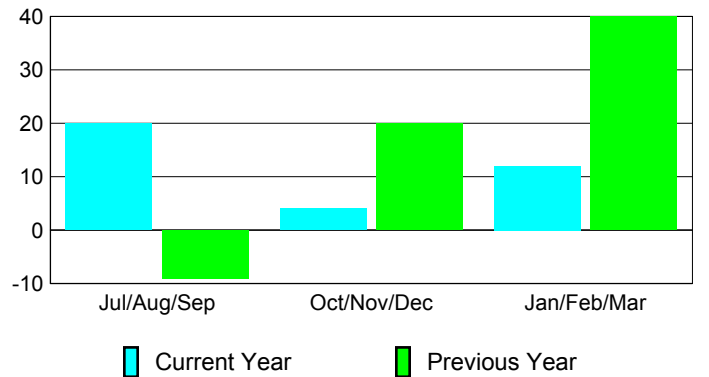

Comparison of Membership Gain/Loss

Current Year Compared to the Previous Year