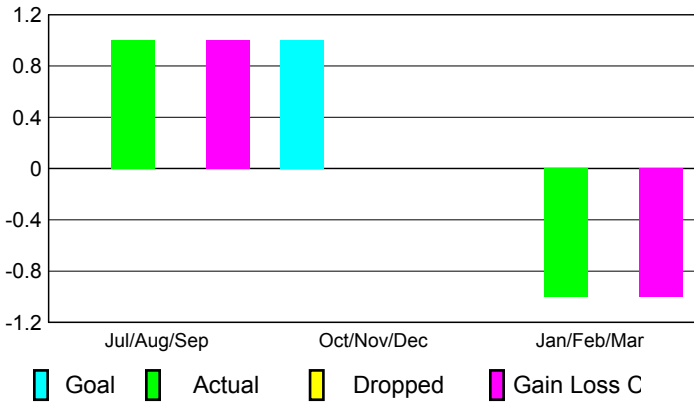

2008-2009 GMT Quarterly Report for District (or Undistricted) **District 1110S**

GMT: **Gerd Anselmann**

Location: **GERMANY**

GMT CA: **4**

CLUBS

Club Results 2008-2009

Clubs 2007-2008

Month	New Club Goal	Actual New Clubs	Actual Dropped Clubs	Gain/Loss of Clubs	Gain/Loss of Clubs
Jul/Aug/Sep	0	1	0	1	0
Oct/Nov/Dec	1	0	0	0	0
Jan/Feb/Mar	0	-1	0	-1	1
Totals	1	0	0	0	1

Club Results 2008-2009

Goal, New, Dropped, Gain/Loss